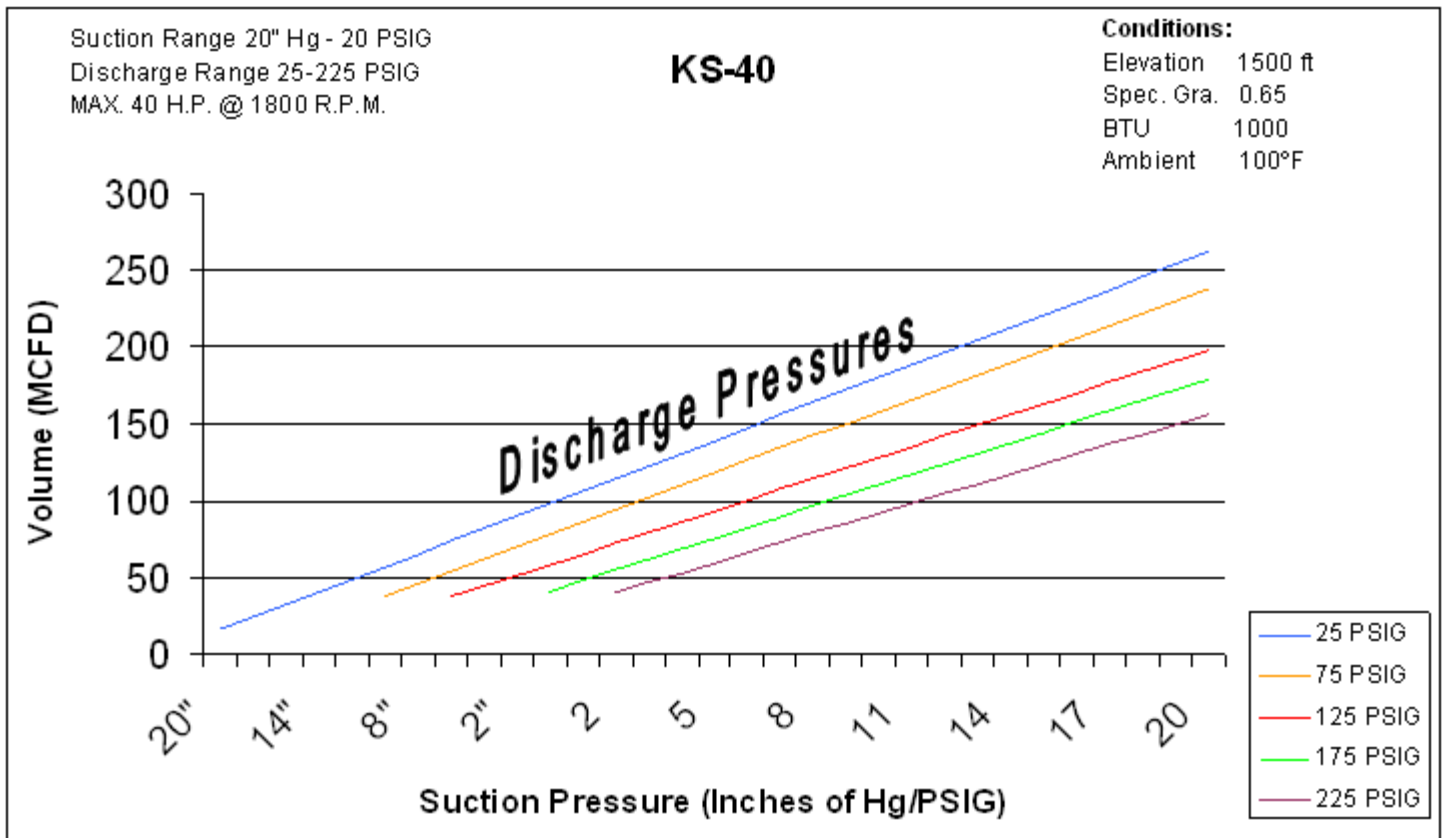

OTA COMPRESSION

KS40 PERFORMANCE CURVES

OTA Compression
www.otacompression.com

sales@otacompression.com
918.623.9922 Voice
918.623.9966 Fax